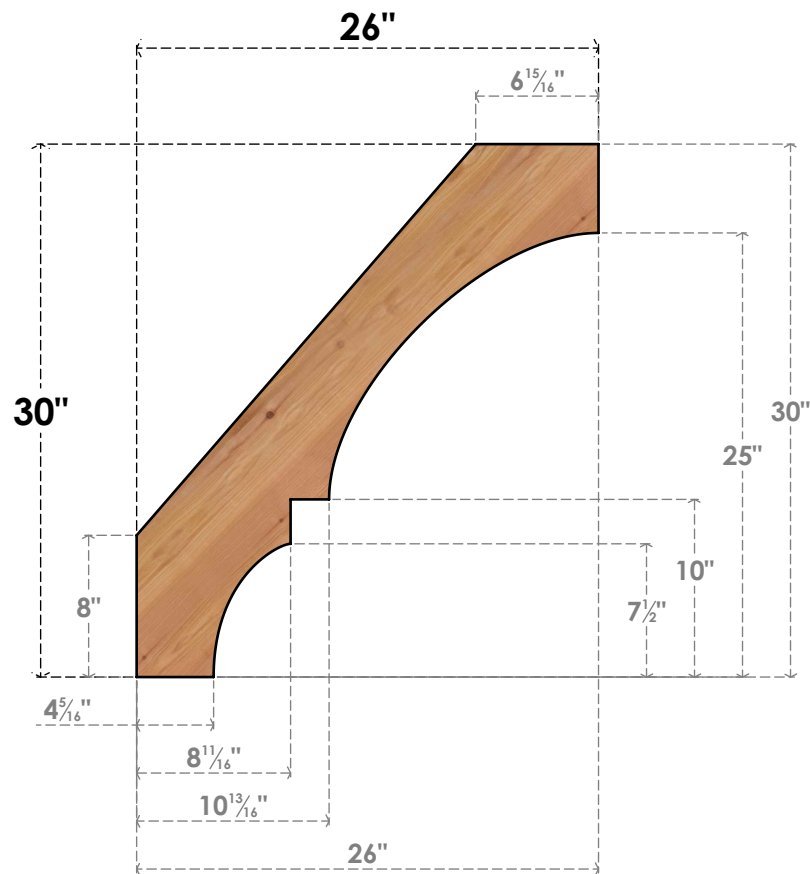

BRC04X26X30BOA00SWR

3 1/2"W X 26"D X 30"H BALBOA SMOOTH BRACE, WESTERN RED CEDAR

SIDE

FRONT

EKENA MILLWORK
 2300 WEST MAIN ST.
 CLARKSVILLE, TX 75426
 TOLL FREE: 866-607-0453
 WWW.EKENAMILLWORK.COM

NOTES

1. INSTALLATION TO BE COMPLETED IN ACCORDANCE WITH MANUFACTURER'S SPECIFICATIONS.
2. DRAWING MAY NOT BE TO SCALE
3. THIS DRAWING IS INTENDED FOR DESIGN AND PLANNING PURPOSES ONLY.
4. ALL INFORMATION CONTAINED HEREIN WAS CURRENT AT THE TIME OF DEVELOPMENT BUT MUST BE REVIEWED AND APPROVED BY THE PRODUCT MANUFACTURER TO BE CONSIDERED ACCURATE.
5. PRODUCTS ARE NOT KILN DRIED. THIS ITEM IS UNIQUE AND WILL CONTAIN THE NATURAL VARIATIONS THAT THE WOOD SPECIES OFFERS. THIS MAY RESULT IN VARIATIONS UP TO 1/4"