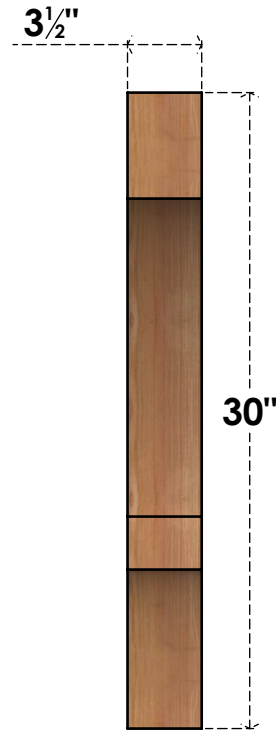

BRC04X26X30BOA00SWR

3 1/2"W X 26"D X 30"H BALBOA SMOOTH BRACE, WESTERN RED CEDAR

SIDE

FRONT

EKENA MILLWORK
 2300 WEST MAIN ST.
 CLARKSVILLE, TX 75426
 TOLL FREE: 866-607-0453
 WWW.EKENAMILLWORK.COM

NOTES

1. INSTALLATION TO BE COMPLETED IN ACCORDANCE WITH MANUFACTURER'S SPECIFICATIONS.
2. DRAWING MAY NOT BE TO SCALE
3. THIS DRAWING IS INTENDED FOR DESIGN AND PLANNING PURPOSES ONLY.
4. ALL INFORMATION CONTAINED HEREIN WAS CURRENT AT THE TIME OF DEVELOPMENT BUT MUST BE REVIEWED AND APPROVED BY THE PRODUCT MANUFACTURER TO BE CONSIDERED ACCURATE.
5. PRODUCTS ARE NOT KILN DRIED. THIS ITEM IS UNIQUE AND WILL CONTAIN THE NATURAL VARIATIONS THAT THE WOOD SPECIES OFFERS. THIS MAY RESULT IN VARIATIONS UP TO 1/4"